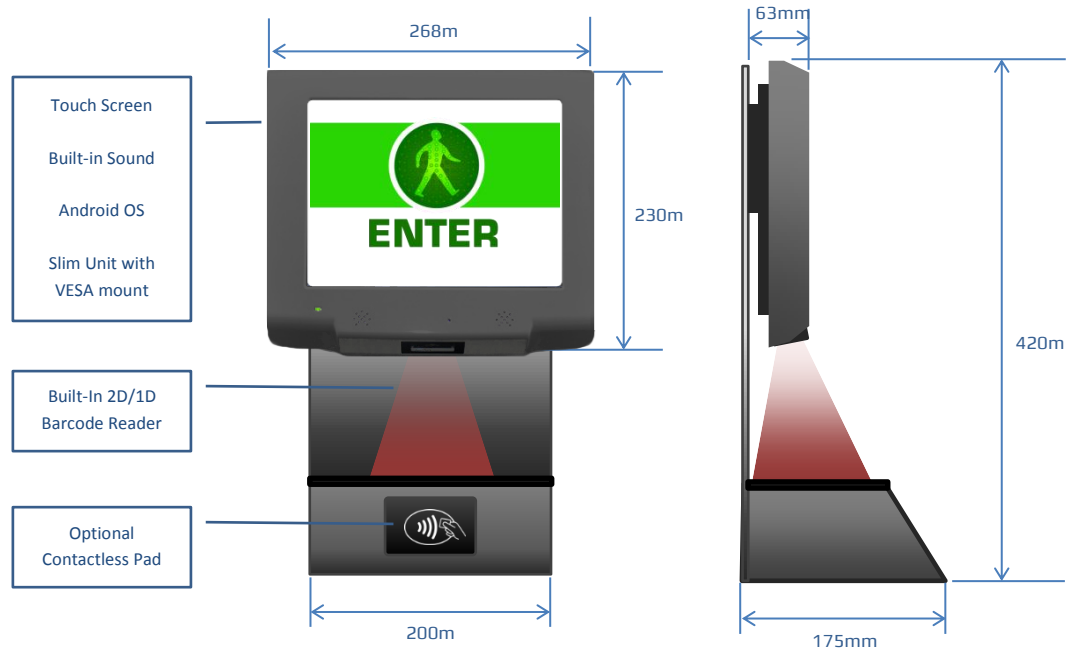

It is capable of reading Contactless cards & wristbands as well as 2D & 1D barcodes on a full range of media, including Mobile Phones!

Our Android Head Unit integrates seamlessly with TeamCard's leading central stadium access control system

SPECIFICATION

ANDROID HEAD UNIT

CUSTOM HOMESCREEN

- Client Logo
- Colours to Match Logo

AUTOMATED GATE SUPPORT

- Dual Sensor Gate Rotation Detect
- Full Solenoid & Lighting Timing Control

PHYSICAL DIMENSIONS / KEY COMPONENTS

SPECIFICATIONS

- Android 4.2.2 Jelly Bean
- 9.7" 1024x768 Touch Screen
- 2D / 1D Barcode Reading
- Contactless Mifare / NFC Reader (option)
- Print-at-Home Tickets & QR Code Reading
- Fanless Design
- Low Power (< 10 watt), 24v
- Stereo Sound
- FCC & CE Approved
- Hot-Swap Capability