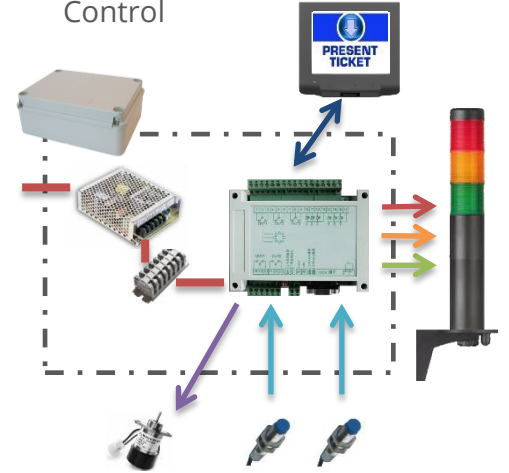

HEAD UNIT

TEAM
ACCESS

TEAMCARD ACCESS brings you the next generation in access control units – Our **Android Head Unit**.

With a huge 9.7" touchscreen and Android Jelly Bean operating system it delivers the next generation in access control.

It is capable of reading Contactless cards & wristbands as well as 2D & 1D barcodes on a full range of media, including Mobile Phones!

Our Android Head Unit integrates seamlessly with TeamCard's leading central stadium access control system

SPECIFICATION

ANDROID HEAD UNIT

CUSTOM HOMESCREEN

- Client Logo
- Colours to Match Logo

AUTOMATED GATE SUPPORT

- Dual Sensor Gate Rotation Detect
- Full Solenoid & Lighting Timing Control

PHYSICAL DIMENSIONS / KEY COMPONENTS

SPECIFICATIONS

- Android 4.2.2 Jelly Bean
- 9.7" 1024x768 Touch Screen
- 2D / 1D Barcode Reading
- Contactless Mifare / NFC Reader (option)
- Print-at-Home Tickets & QR Code Reading
- Fanless Design
- Low Power (< 10 watt), 24v
- Stereo Sound
- FCC & CE Approved
- Hot-Swap Capability