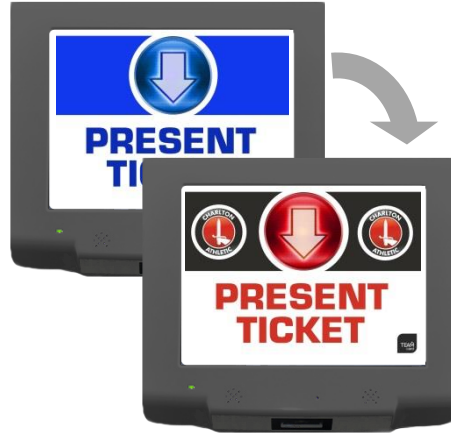

HEAD UNIT

TEAM
ACCESS

TEAMCARD ACCESS brings you the next generation in access control units – Our **Android Head Unit**.

With a huge 9.7" touchscreen and Android Jelly Bean operating system it delivers the next generation in access control.

It is capable of reading Contactless cards & wristbands as well as 2D & 1D barcodes on a full range of media, including Mobile Phones!

Our Android Head Unit integrates seamlessly with TeamCard's leading central stadium access control system

SPECIFICATION

ANDROID HEAD UNIT

CUSTOM HOMESCREEN

- Client Logo
- Colours to Match Logo

AUTOMATED GATE SUPPORT

- Dual Sensor Gate Rotation Detect
- Full Solenoid & Lighting Timing Control

PHYSICAL DIMENSIONS / KEY COMPONENTS

SPECIFICATIONS

- Android 4.2.2 Jelly Bean
- 9.7" 1024x768 Touch Screen
- 2D / 1D Barcode Reading
- Contactless Mifare / NFC Reader (option)
- Print-at-Home Tickets & QR Code Reading
- Fanless Design
- Low Power (< 10 watt), 24v
- Stereo Sound
- FCC & CE Approved
- Hot-Swap Capability